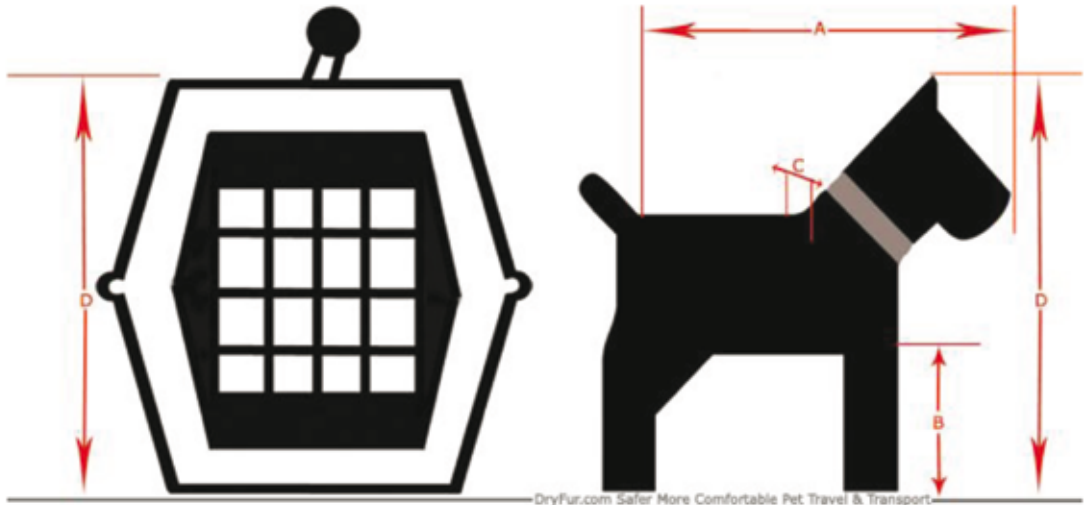

A = length of the pet from tip of nose to root of tail.

B = height from ground to top of leg or elbow joint

C = width across right & left shoulders

D = height of the pet in natural standing position from ground to the top of the head or the tip of the ear in erect ear breeds.

Minimum Container Dimensions are:

Length = A+B

Width = C + 1in (3cms) X 2

Height = D + 3 ins (7cms)

Imports:

As part of our global import services for pets, we can arrange Veterinarian examination using a mobile clinic at Dublin airport which speeds up the process of completing all the documentation and release of your pet.